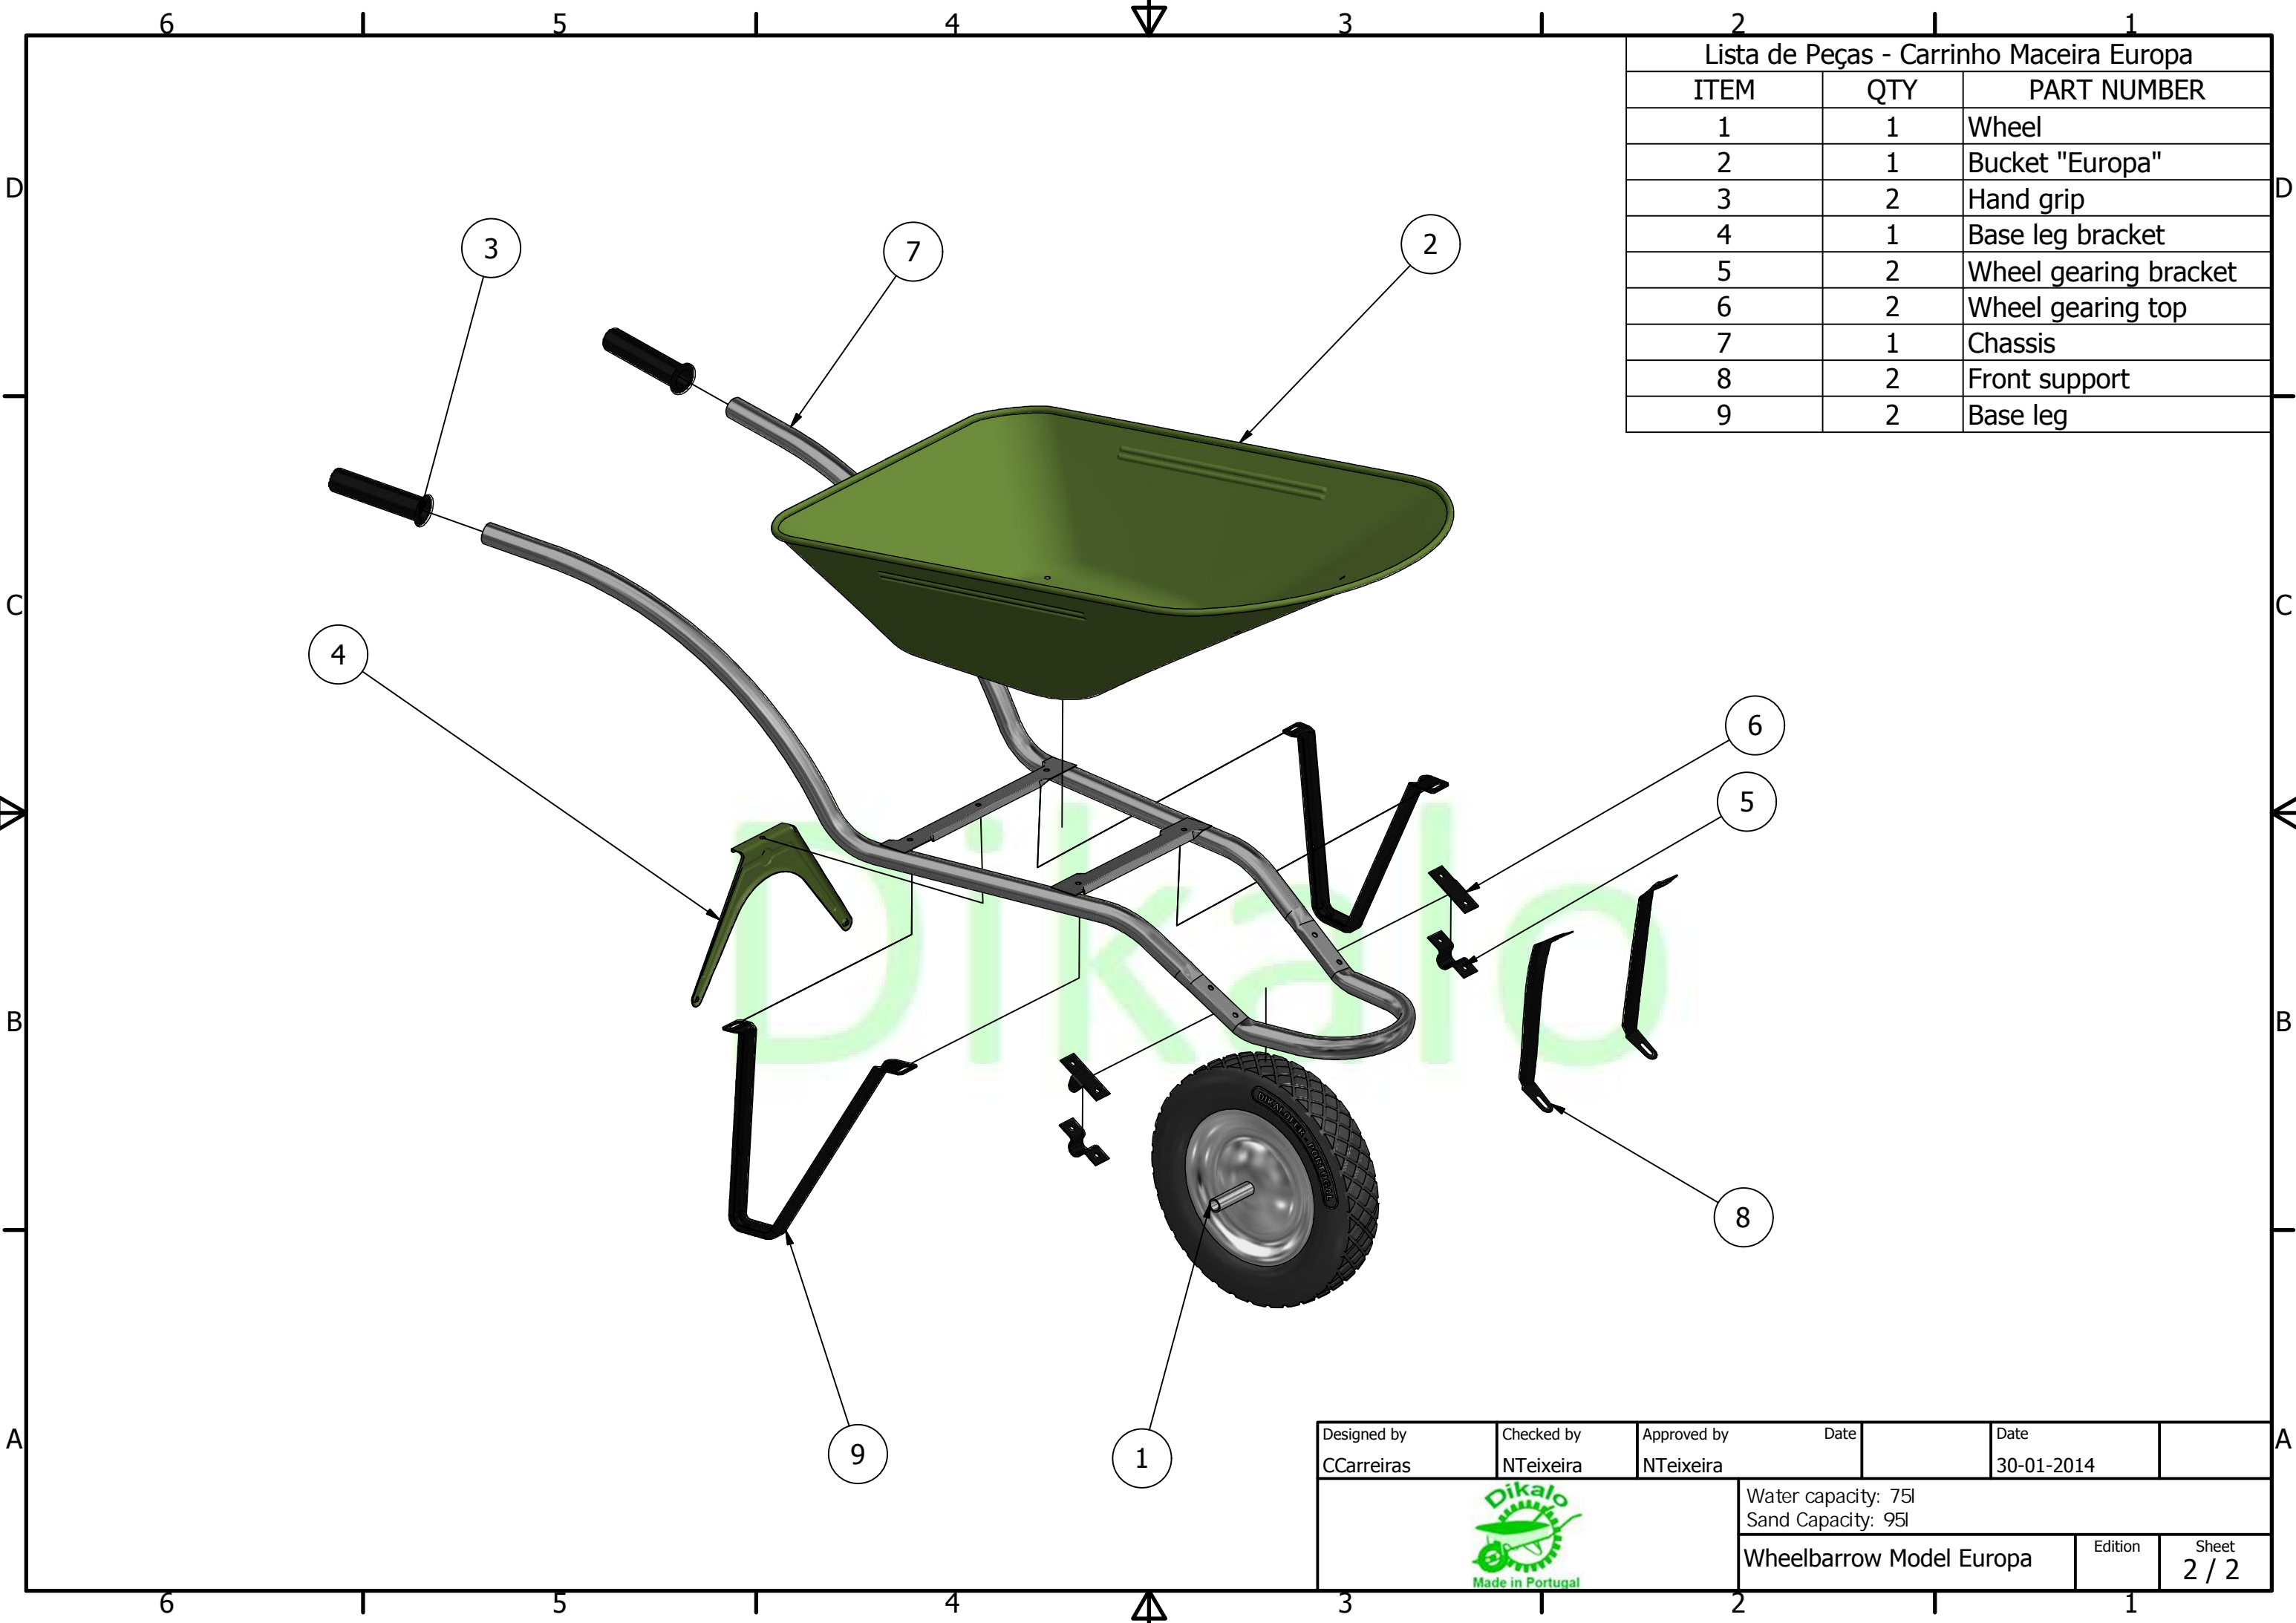

Designed by CCarreiras	Checked by NTeixeira	Approved by NTeixeira	Date	Date 30-01-2014	
		Water capacity: 75l Sand Capacity: 95l			
		Wheelbarrow Model Europa	Edition	Sheet 1 / 2	

Lista de Peças - Carrinho Maceira Europa		
ITEM	QTY	PART NUMBER
1	1	Wheel
2	1	Bucket "Europa"
3	2	Hand grip
4	1	Base leg bracket
5	2	Wheel gearing bracket
6	2	Wheel gearing top
7	1	Chassis
8	2	Front support
9	2	Base leg

Designed by CCarreiras	Checked by NTeixeira	Approved by NTeixeira	Date	Date 30-01-2014
		Water capacity: 75l Sand Capacity: 95l		
		Wheelbarrow Model Europa	Edition	Sheet 2 / 2