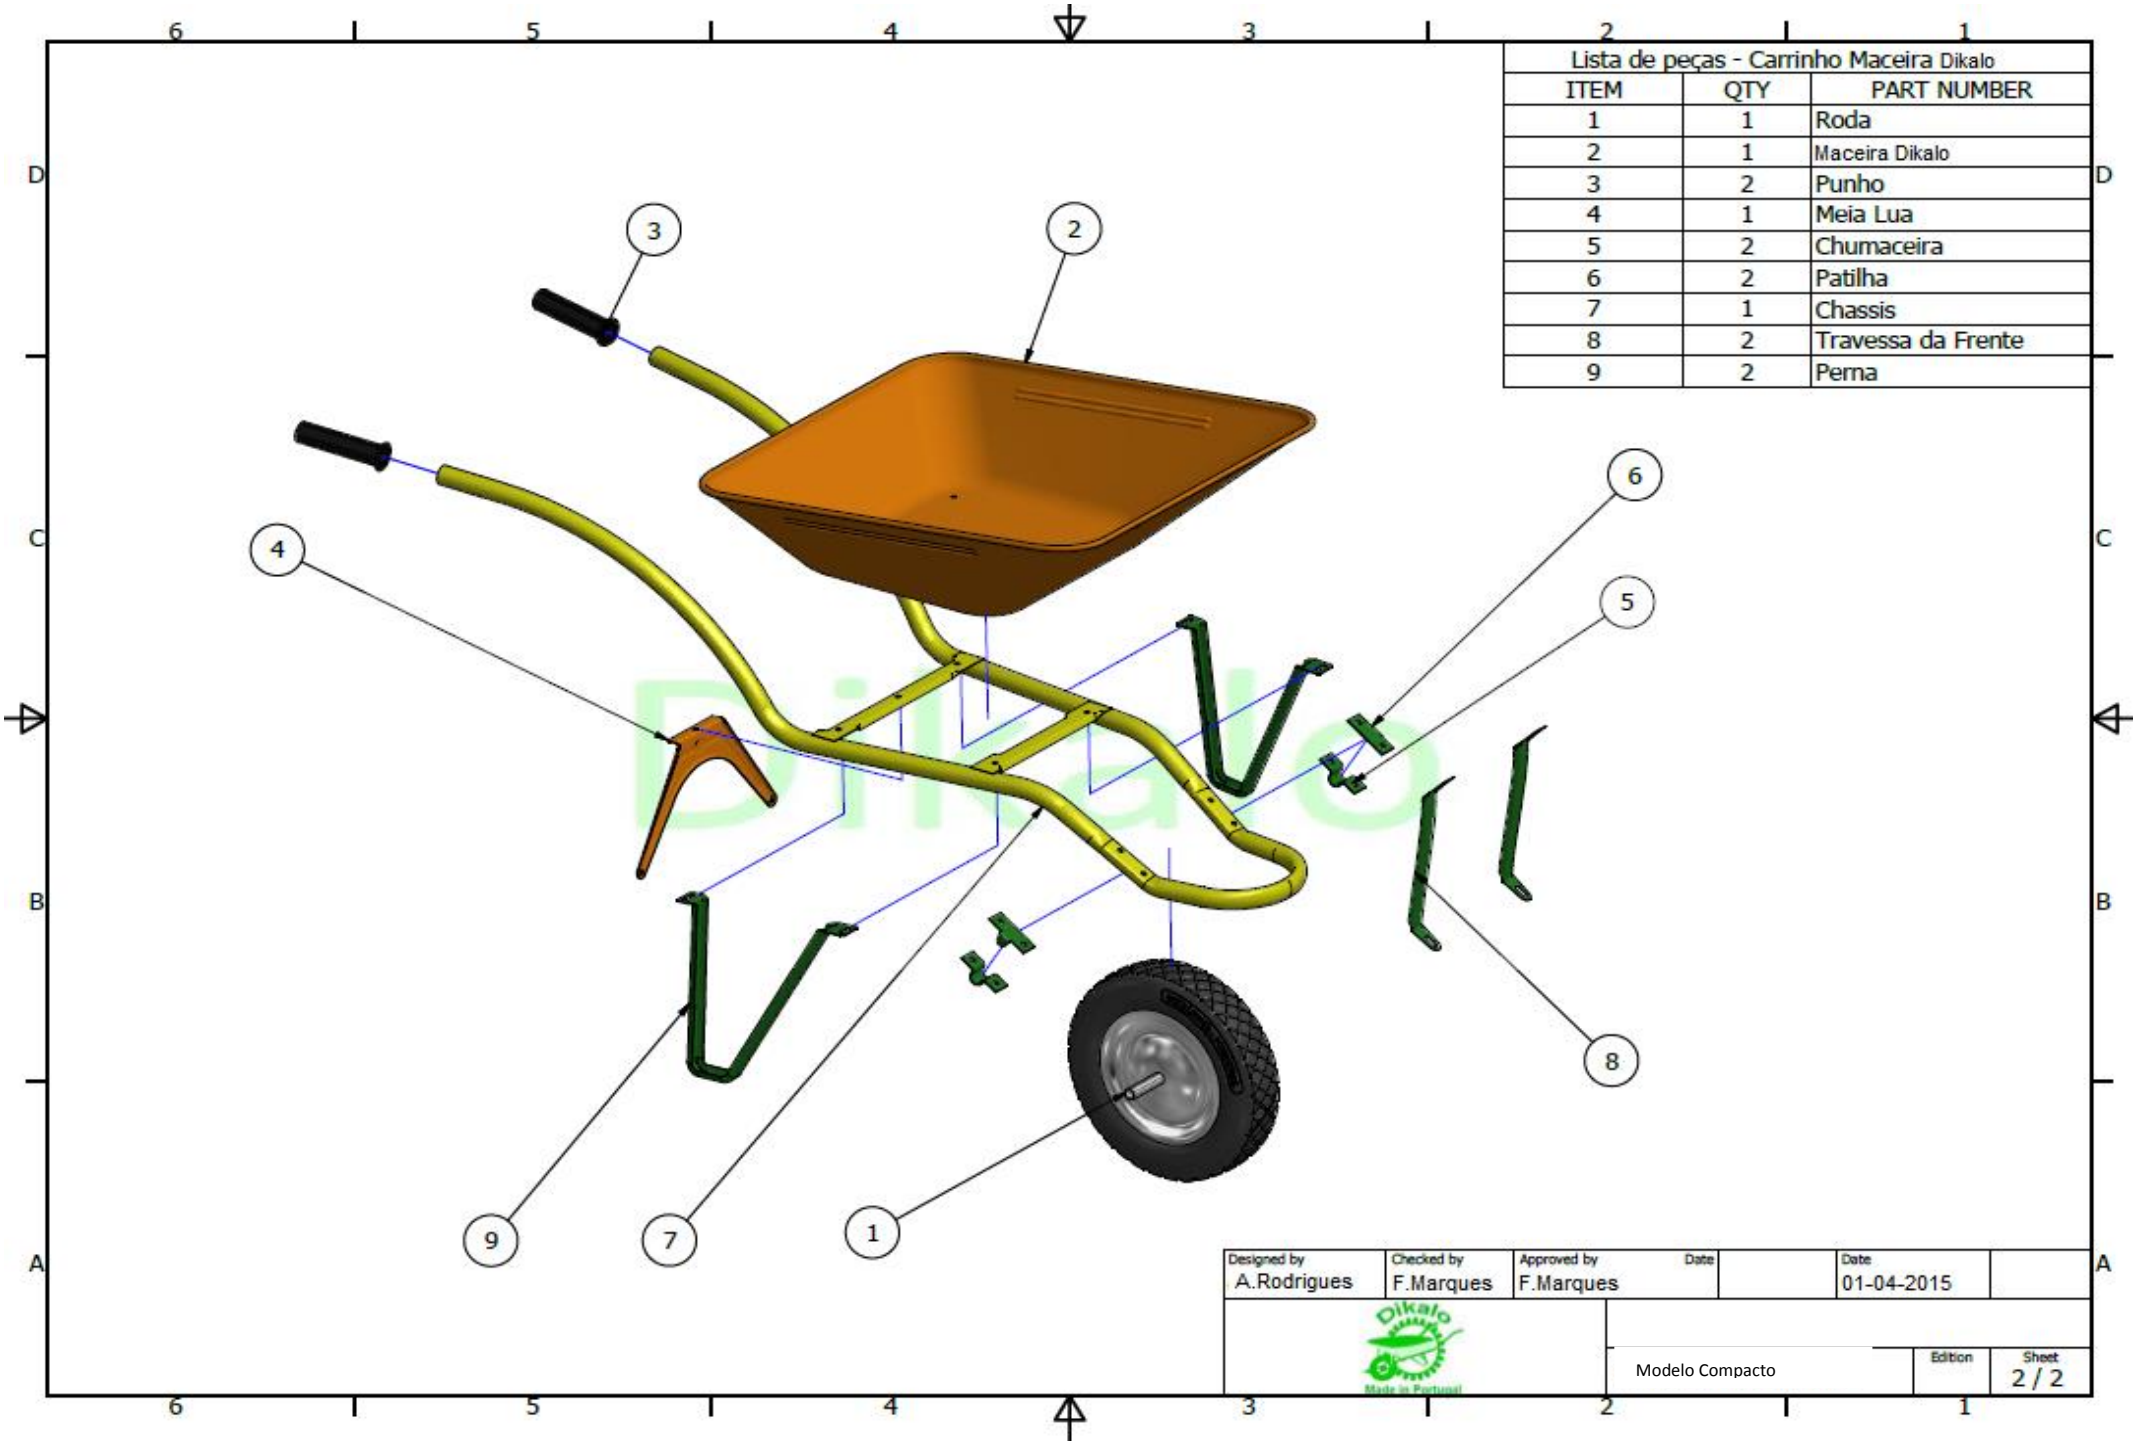

Designed by A.Rodrigues	Checked by F.Marques	Approved by F.Marques	Date	Date 01-04-2015
		Modelo Compacto	Edition	Sheet 1 / 2

Lista de peças - Carrinho Maceira Dikalo		
ITEM	QTY	PART NUMBER
1	1	Roda
2	1	Maceira Dikalo
3	2	Punho
4	1	Meia Lua
5	2	Chumaceira
6	2	Patilha
7	1	Chassis
8	2	Travessa da Frente
9	2	Perna

Designed by A.Rodrigues	Checked by F.Marques	Approved by F.Marques	Date	Date 01-04-2015
		Modelo Compacto		Edition
				Sheet 2 / 2